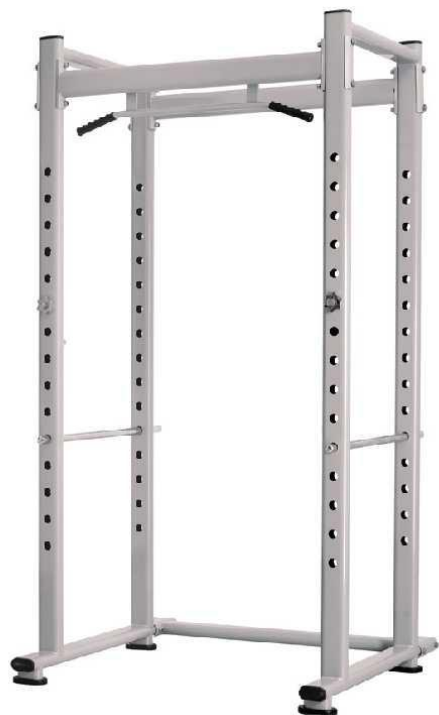

SHANDONG BAODELONG FITNESS CO., LTD.

Add: Industry Zone, Shiji Town, Ningjin County, Dezhou, Shandong 253400, China
Tel: (+86) 10-85806857 Fax: (+86) 10-85806257 Web: www.chinabodystrong.com

B-021 Squat Rack

GROSS WEIGHT	101kg
NET WEIGHT	85kg
DIMENSIONS	1270x1100x2350mm
PACKAGE SIZE	2520x1220x320mm
VOLUME CBM	0.98