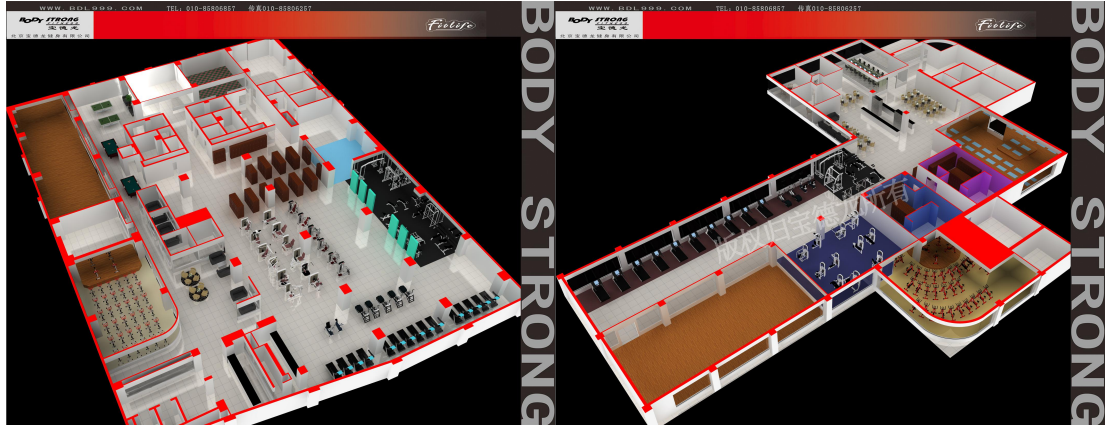

FT-6808 Certifications